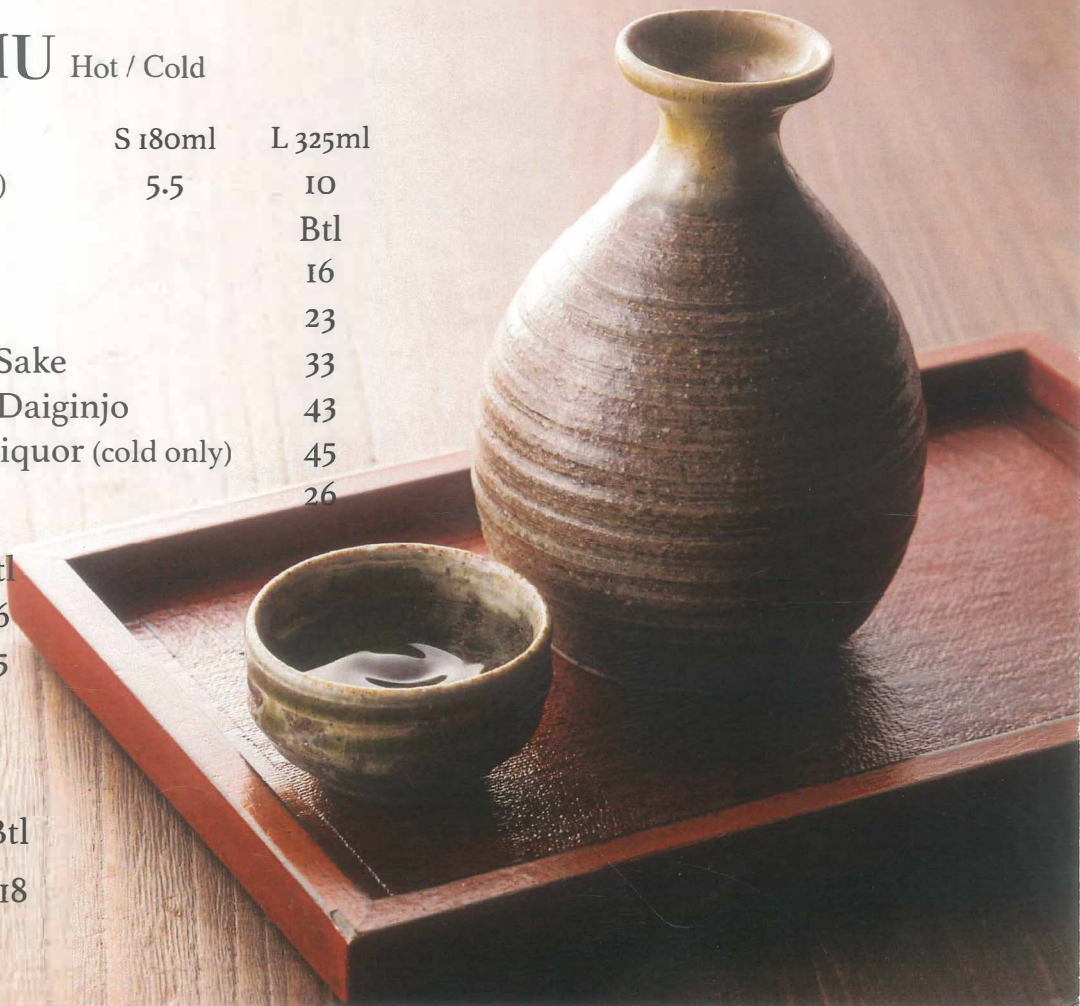

SAKE & SHOCHU Hot / Cold

	S 180ml	L 325ml
House Gekkeikan Sake (hot only)	5.5	10
Hakutsuru Draft Sake		Btl 16
Sho Chiku Bai Nigori		23
Sho Chiku Bai Premium Ginjo Sake		33
Tamanohikari Omachi Junmai Daiginjo		43
Shochu Yokaichi Mugi Barley Liquor (cold only)		45
Chum Churum Soju (cold only)		26

	Gls	Btl
Gekkeikan Plum Wine	6.5	36
Plum Sake	6	35

CHAMPAGNE

	Btl
Moet & Chandon Brut Imperial	118